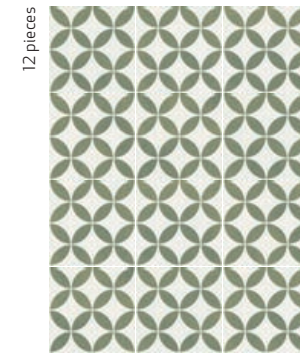

37798 MAYARI GREEN PETALS LT/22,3
Q55 (22,3x22,3 cm — 8^{3/4}x8^{3/4}")
5 patterns
* 103 Mapei

TECHNICAL CHARACTERISTICS

MATT	GLOSS	SHADE VARIATION	SHOWER WALL	SHOWER FLOOR	FLOOR TRAFFIC	ANTISLIP
MAYARI	•	•	•	•	R9	C2 +36WET | >0.42

PACKING

UNIT	PIECES	PIECES	PIECES	m²	sq ft	WEIGHT	WEIGHT	BOXES	m²	sq ft	WEIGHT	WEIGHT	cm	THICKNESS	THICKNESS	
PIECE	m²	sq ft	BOX	m²	sq ft	BOX	BOX (kg)	BOX (lb)	PALLET	m²	sq ft	PALLET	PALLET (kg)	PALLET (lb)	(mm)	(inch)
MAYARI	•	20	2	13	0.65	7	12,58	27.73	90	58.5	629.7	1155.64	2548.2	120x80x84	9	0.35

Recommended joint color Color de junta recomendado
* MAPEI | ULTRACOLOR PLUS — ** KERAKOLL | FUGABELLA